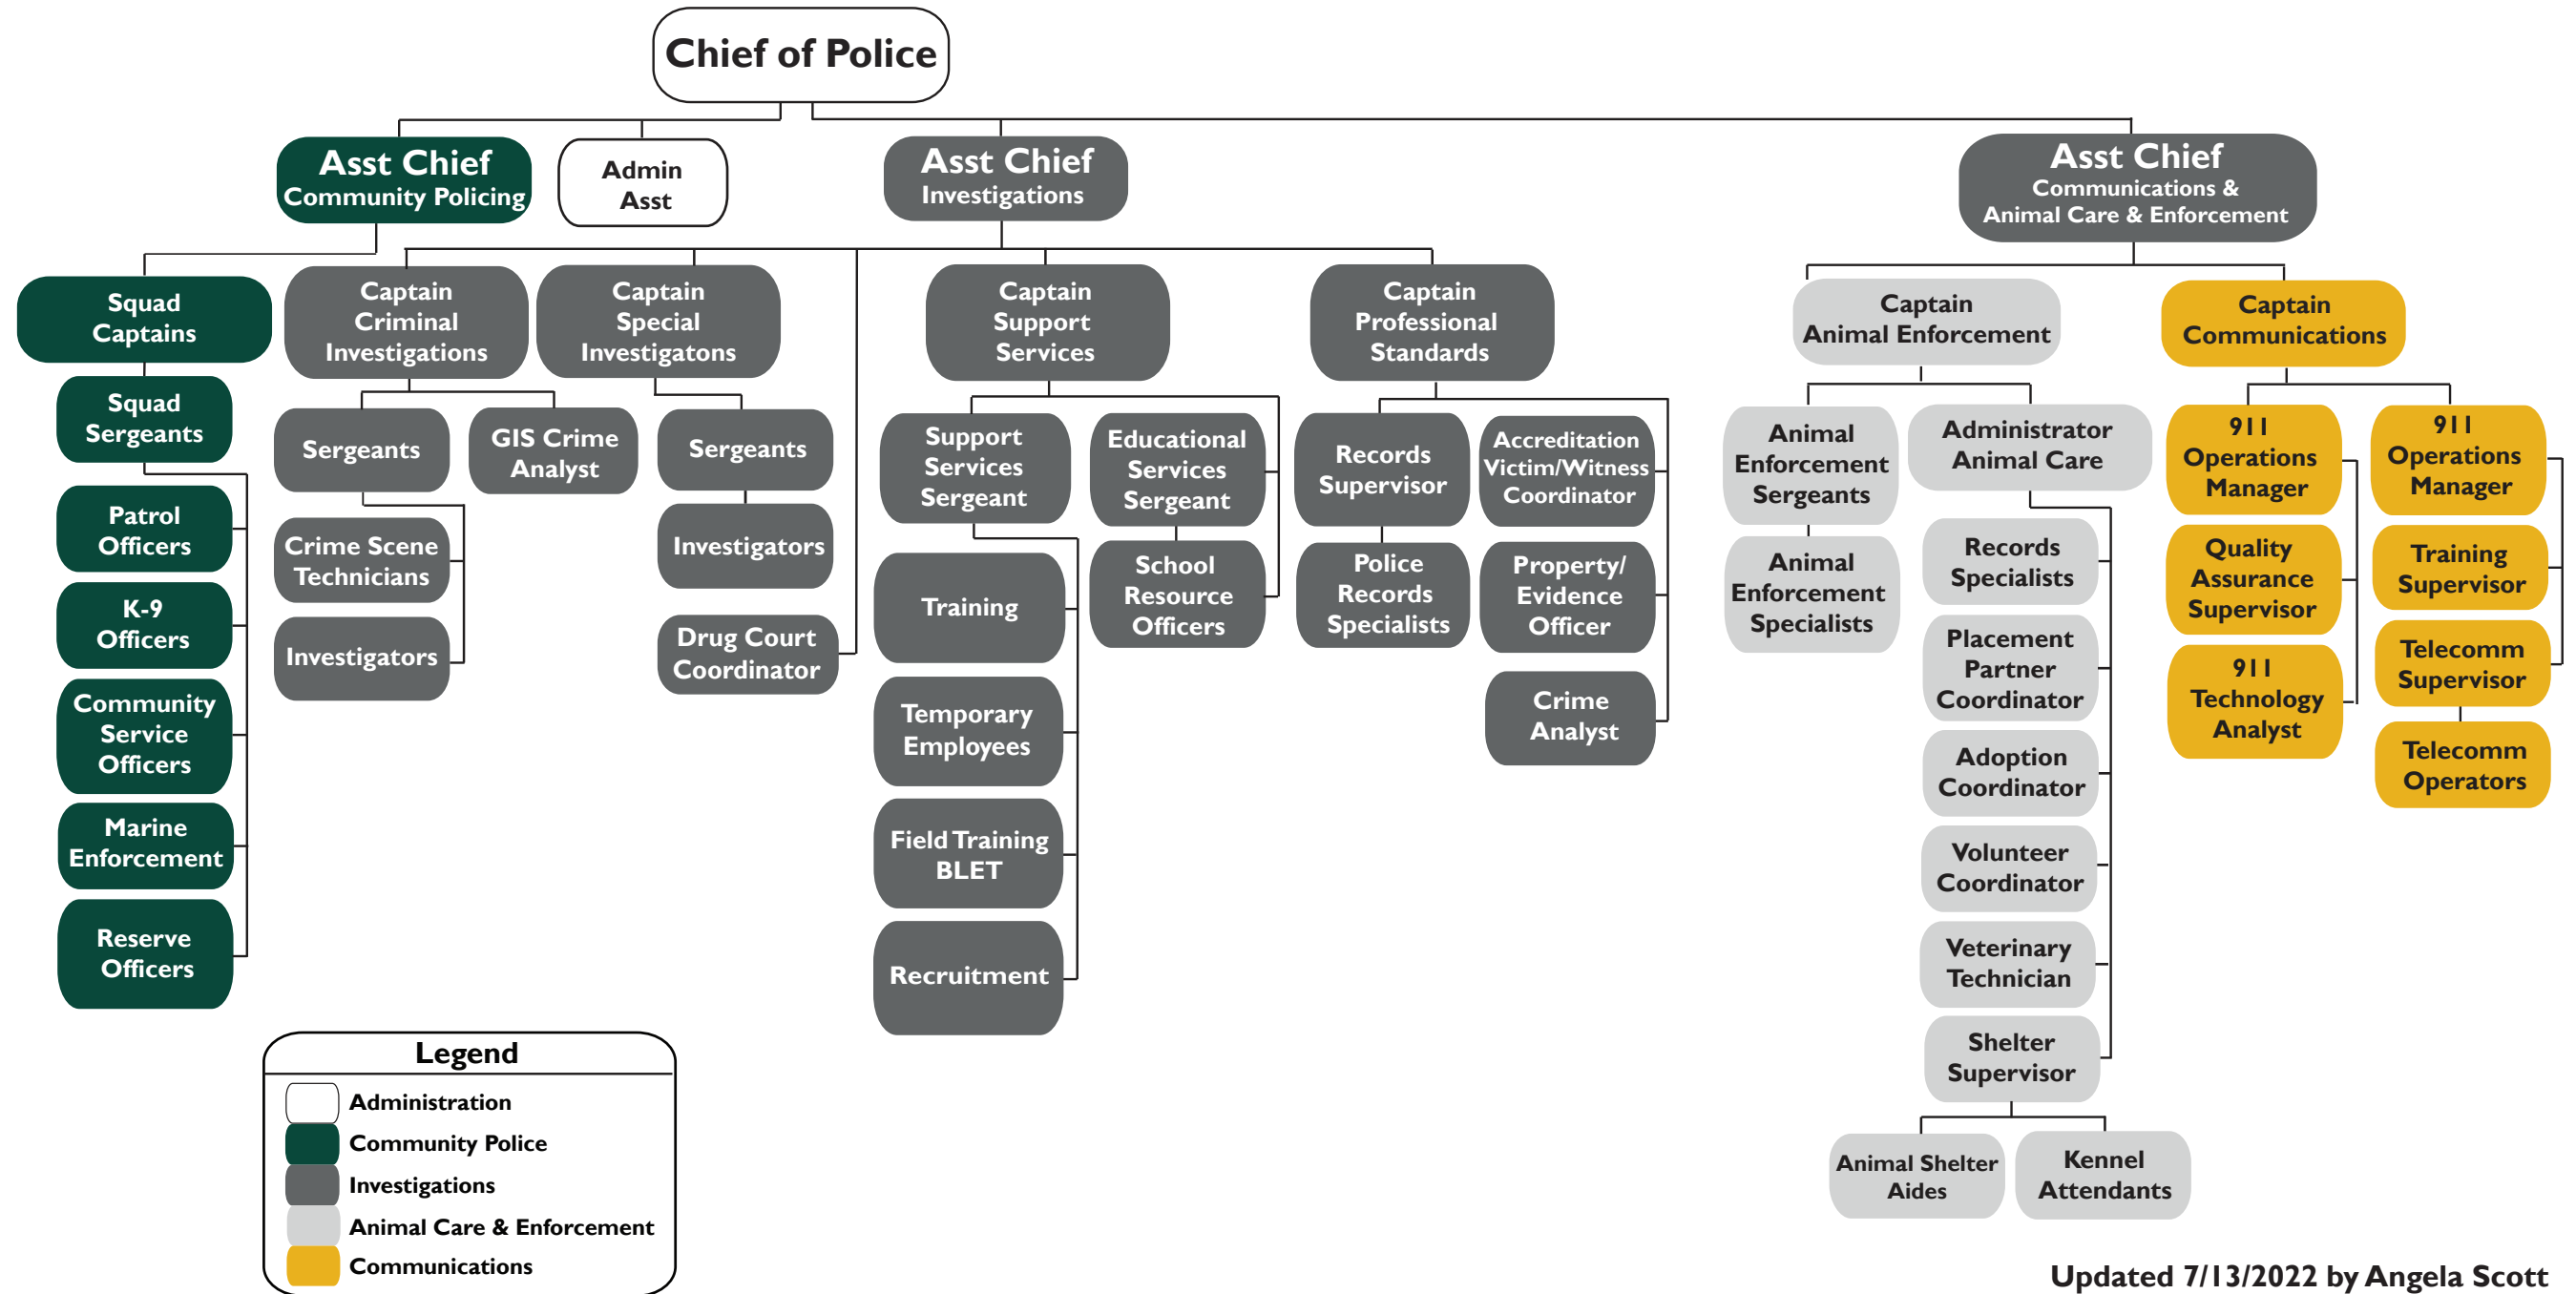

Gaston County Police Department Organizational Chart

Legend

- Administration
- Community Police
- Investigations
- Animal Care & Enforcement
- Communications